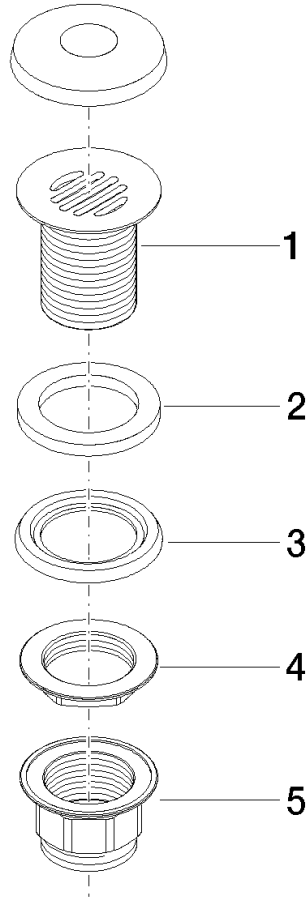

10 110 970

Fits: IMO, LULU, MADISON, MEM, TARA,
CL.1, LISSÉ, VAIA, META, CYO

	Brushed Chrome	10 110 970-93
	Chrome	10 110 970-00
	Brushed Platinum	10 110 970-06
	Platinum	10 110 970-08
	Durabrand (23kt Gold)	10 110 970-09
	Dark Chrome	10 110 970-19
	Light Gold	10 110 970-26
	Brushed Light Gold	10 110 970-27
	Brushed Durabrand (23kt Gold)	10 110 970-28
	Matte Black	10 110 970-33
	Brushed Bronze	10 110 970-42
	Brushed Champagne (22kt Gold)	10 110 970-46
	Champagne (22kt Gold)	10 110 970-47
	Brushed Dark Platinum	10 110 970-99

Grated waste 1 1/4" - Brushed Chrome

IMO

10 110 970

Only suitable for sinks without an overflow.

10 110 970

10 110 970

Parts for other finishes can be found here: [Chrome](#)

Spare parts list

No.	Item Number	Name	Quantity used	Delivery time
1	09 11 01 025-93	cup	1	20
2	09 14 05 039 90	seal	1	2
3	09 14 03 025 90	seal	1	2
4	09 23 10 017 90	nut	1	2
5	09 23 10 020-93	nut	1	20